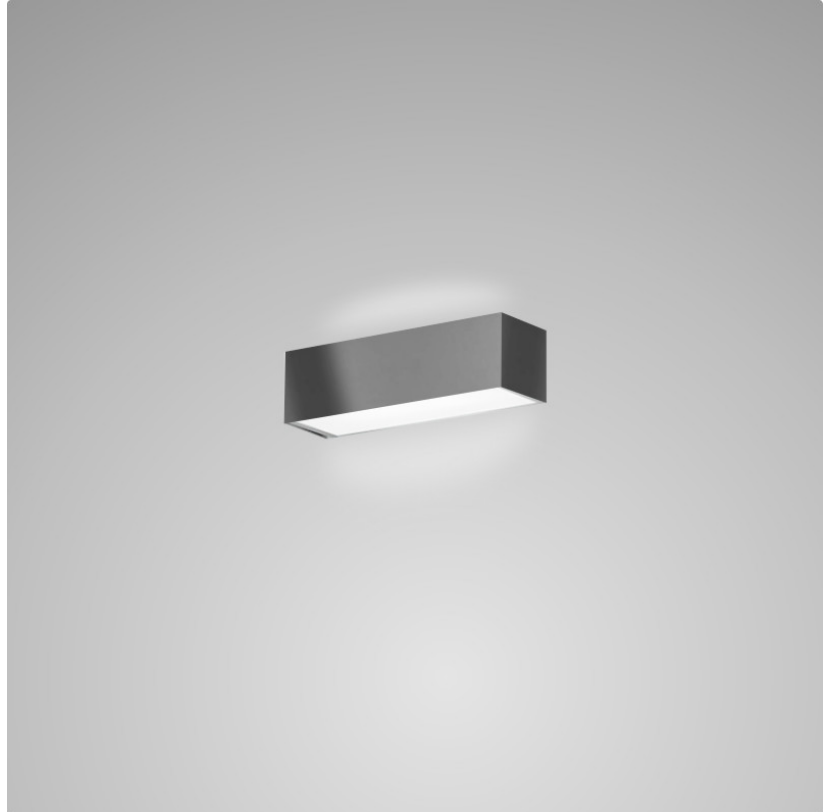

TOY SURFACE

D83138

GENERAL

Series: Toy
Brand: Panzeri
Division: Design
Mounting Type: Surface
Mounting Location: Wall
Subcategory: Ambient

PHYSICAL

Shape: Rectangle
Length (mm): 250
Length (in): 9 ⁷/₁₆
Height (mm): 70
Height (in): 2 ³/₄
Extension (mm): 85
Extension (in): 3 ¹/₄
Light Distribution: Direct / Indirect
Weight (kg): 0.9
Weight (lbs): 2
Diffuser: Frost White Glass
Fixture Finish: SST
Fixture Material: Metal

ELECTRICAL

Number of Lamps: 1
Lamp Type: CFL
Bulb Included: Bulb Not Included
Total Output Wattage (W): 26
Max. Wattage Per Lamp (W): 26
Lamp Base: GX24-q3
Driver Included: Yes
Driver Type: Ballast - 120Vac - Non-dimming
Input Voltage (V): 120

LED

OPTICAL

RATINGS AND CERTIFICATIONS

Certified By: CSA Certified to UL and CSA Standards
IP rating: IP40