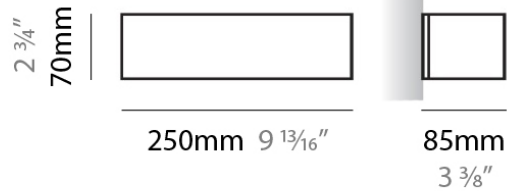

TOY SURFACE

D83139

GENERAL

Series: Toy
Brand: Panzeri
Division: Design
Mounting Type: Surface
Mounting Location: Wall
Subcategory: Ambient

PHYSICAL

Shape: Rectangle
Length (mm): 250
Length (in): 9 ⁷/₁₆
Height (mm): 70
Height (in): 2 ³/₄
Extension (mm): 85
Extension (in): 3 ¹/₄
Light Distribution: Direct / Indirect
Weight (kg): 0.9
Weight (lbs): 2
Diffuser: Frost White Glass
Fixture Finish: SST
Fixture Material: Metal

ELECTRICAL

Number of Lamps: 1
Lamp Type: CFL
Bulb Included: Bulb Not Included
Total Output Wattage (W): 26
Max. Wattage Per Lamp (W): 26
Lamp Base: GX24-q3
Driver Included: Yes
Driver Type: Ballast - 120Vac - Non-dimming
Input Voltage (V): 120

LED

OPTICAL

RATINGS AND CERTIFICATIONS

Certified By: CSA Certified to UL and CSA Standards
IP rating: IP40