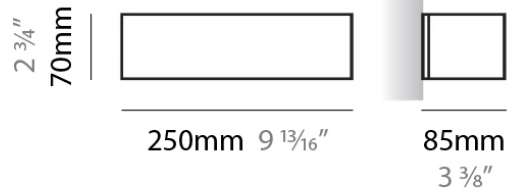

TOY SURFACE

D83138

GENERAL

Series: Toy
Brand: Panzeri
Division: Design
Mounting Type: Surface
Mounting Location: Wall
Subcategory: Ambient

PHYSICAL

Shape: Rectangle
Length (mm): 250
Length (in): 9 ⁷/₁₆
Height (mm): 70
Height (in): 2 ³/₄
Extension (mm): 85
Extension (in): 3 ¹/₄
Light Distribution: Direct / Indirect
Weight (kg): 0.9
Weight (lbs): 2
Diffuser: Frost White Glass
Fixture Finish: SST
Fixture Material: Metal

ELECTRICAL

Number of Lamps: 1
Lamp Type: CFL
Bulb Included: Bulb Not Included
Total Output Wattage (W): 26
Max. Wattage Per Lamp (W): 26
Lamp Base: GX24-q3
Driver Included: Yes
Driver Type: Ballast - 120Vac - Non-dimming
Input Voltage (V): 120

LED

OPTICAL

RATINGS AND CERTIFICATIONS

Certified By: CSA Certified to UL and CSA Standards
IP rating: IP40